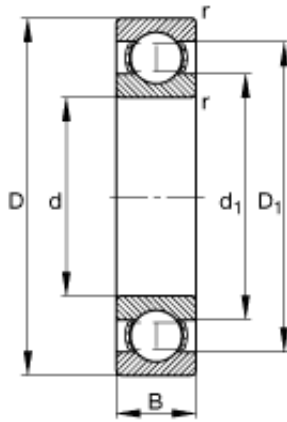

NTN BEARING-MALAYSIA SDN.BHD.

40 mm x 68 mm x 15 mm FAG 6008 Single Row Ball Bearings

Bearing No. 6008

Size	40x68x15 mm
Bore Diameter	40 mm
Outer Diameter	68 mm
Width	15 mm
d	40 mm
D	68 mm
B	15 mm
D_1	59,1 mm
$D_{a \max}$	63,4 mm
d_1	49,3 mm
$d_{a \min}$	44,6 mm
$r_{a \max}$	1 mm
r_{\min}	1 mm
m	0,194 kg / Weight
C_r	17800 N / Dynamic load rating (radial)
C_{0r}	11500 N / Static load rating (radial)
n_G	14600 1/min / Limiting speed
n_B	10700 1/min / Reference speed
C_{ur}	580 N / Fatigue limit load, radial

6008 Bearing 2D drawings and 3D CAD models